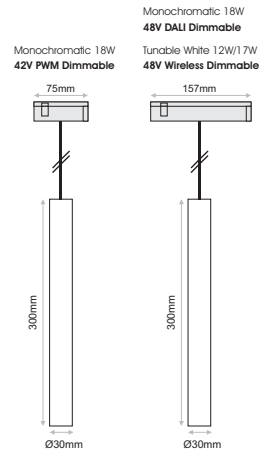

- Click It PD10 is a small sized cylindrical decorative luminaire of Click it system.
- Available in black or white colour.
- UGR < 22(46°) / UGR < 18(32°) / UGR < 18(27°)
- L90/B10 50.000h
- 3SDCM

Model (LED Power)	CCT	LED Source		Beam Angle	Colour	Dimming Option
<b>CLICK IT PENDANT 10W</b> <i>(CLICK IT PD10)</i>		80 (80)	90 (90)			
	2700K (27C)	767lm	575lm	27° (27)	White (WH)	42V PWM Dimmable (DIM)
	3000K (30C)	823lm	615lm	32° (32)	Black (BL)	48V DALI Dimmable (DL)
	4000K (40C)	888lm	710lm	46° (46)		48V Wireless Dimmable (WL)
	5000K (50C)	888lm	710lm			

Ordering Code Example: *CLICK IT PD10-30C-80-32-WH-DL*